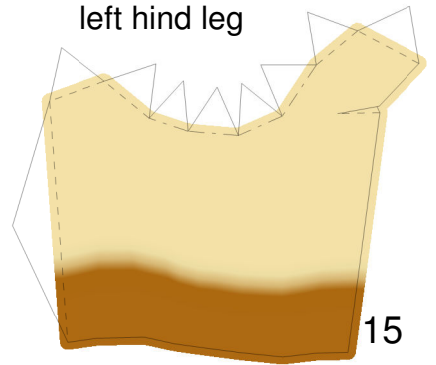

Leafeon

3D Editing by Brandon
Template by Lyrin

Paper Pokés
www.pokemonpapercraft.com

23

belly

22

13

21

17

20

12

butt

18

16

right hind leg

11

left hind leg

15

19

10

53

54

14

right head spike